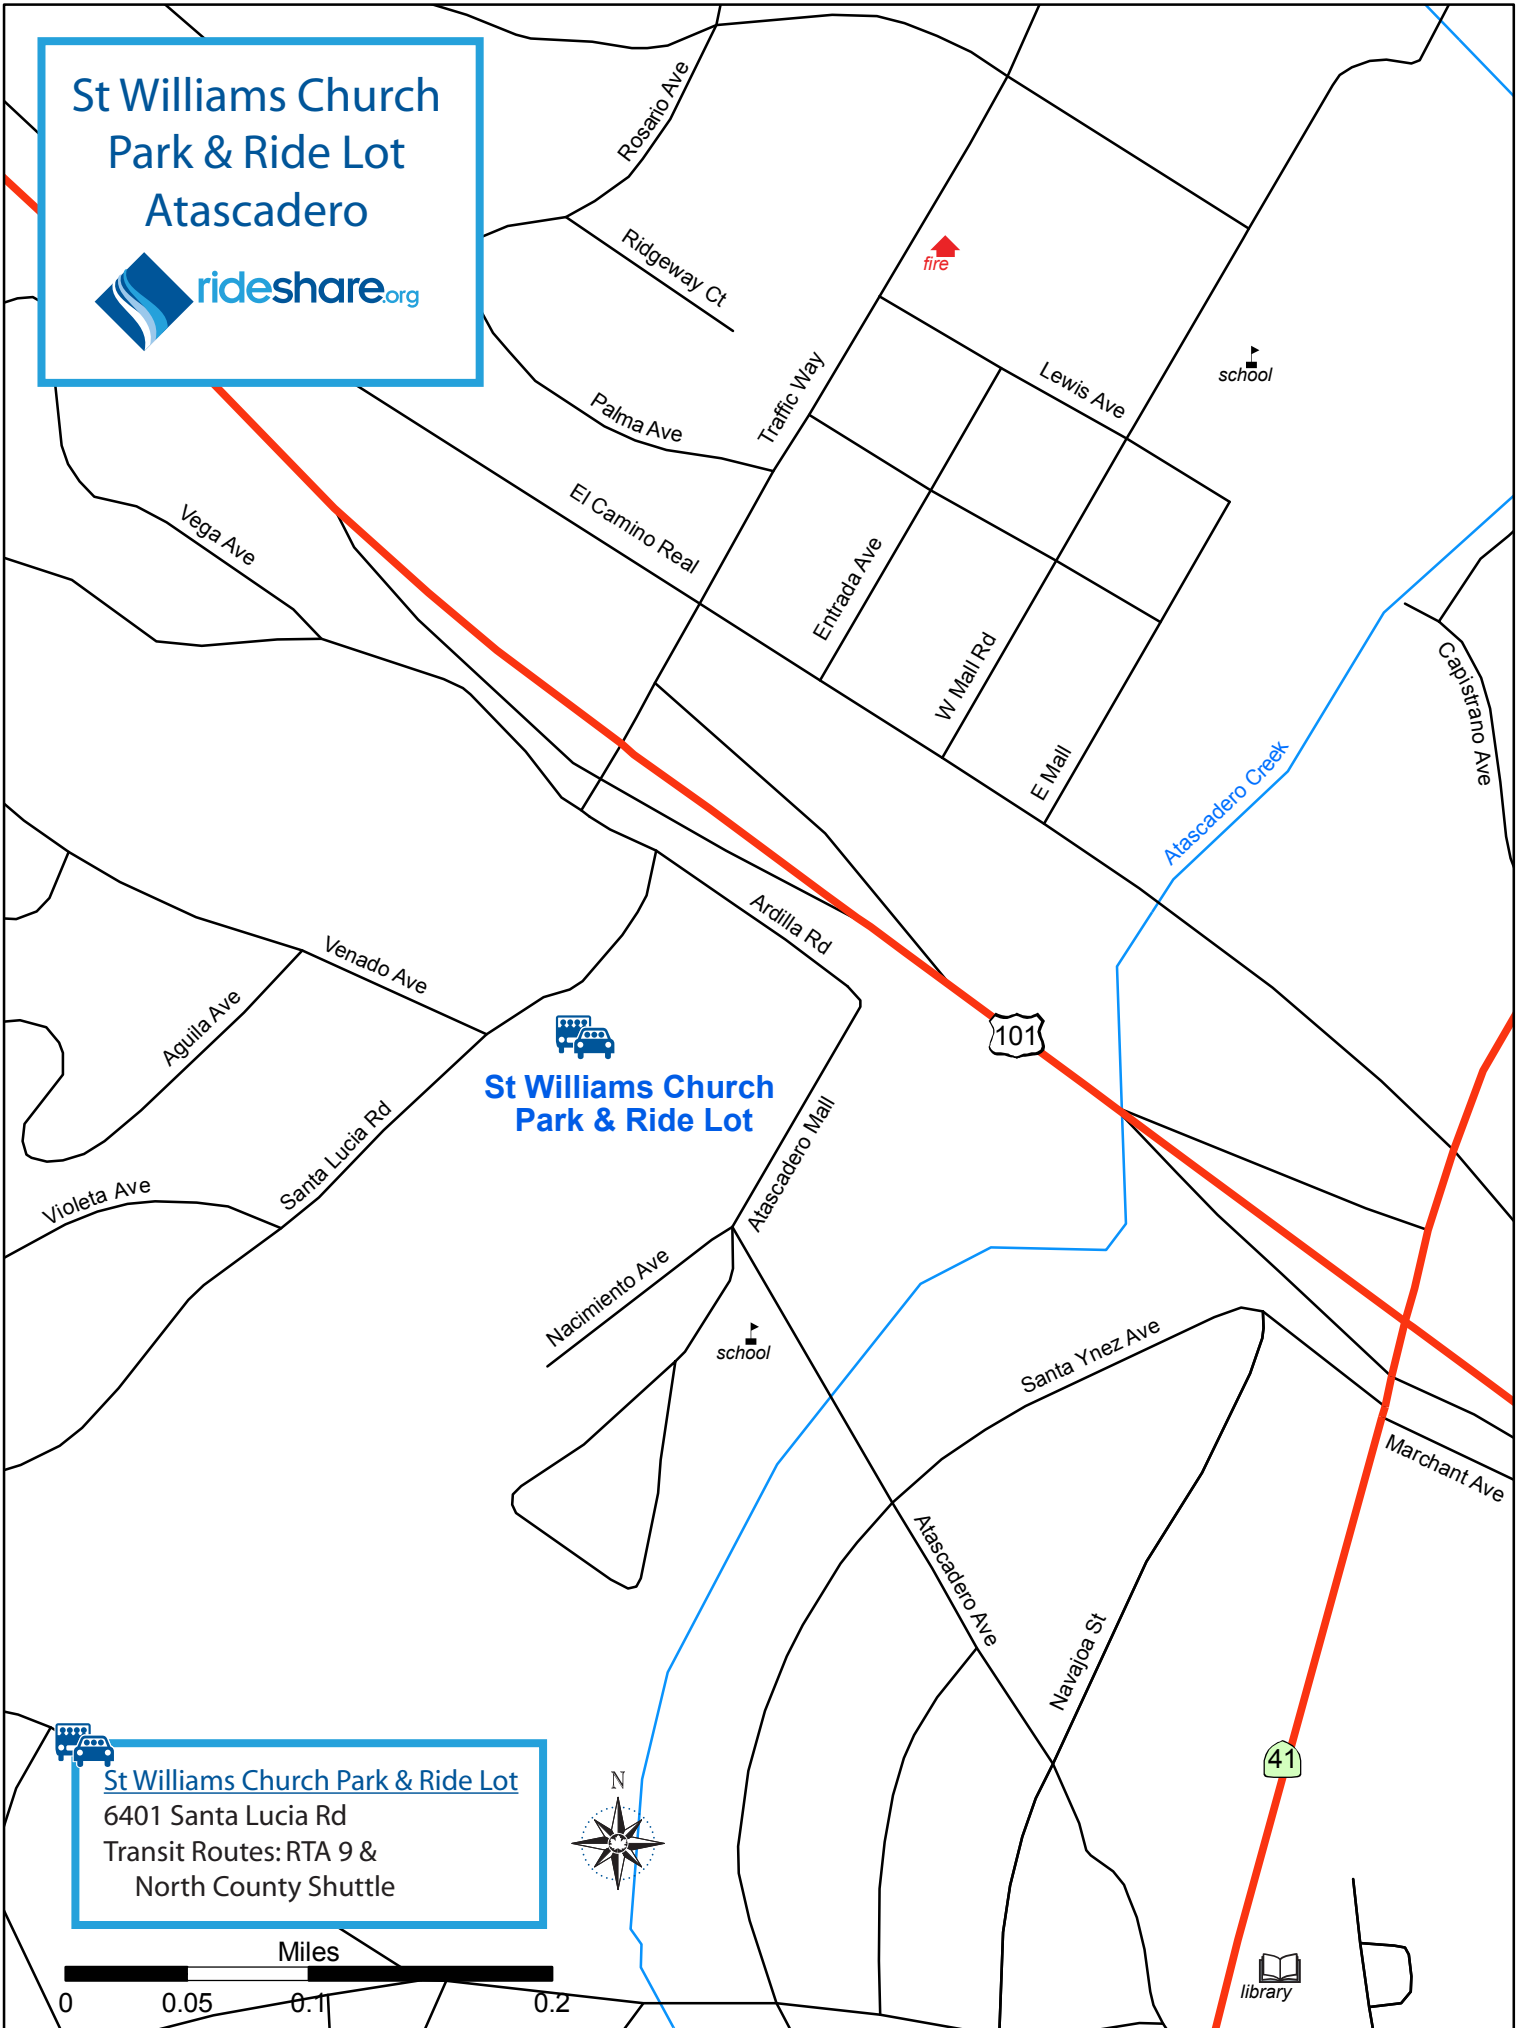

St Williams Church
Park & Ride Lot
Atascadero

St Williams Church
Park & Ride Lot

St Williams Church Park & Ride Lot
6401 Santa Lucia Rd
Transit Routes: RTA 9 &
North County Shuttle