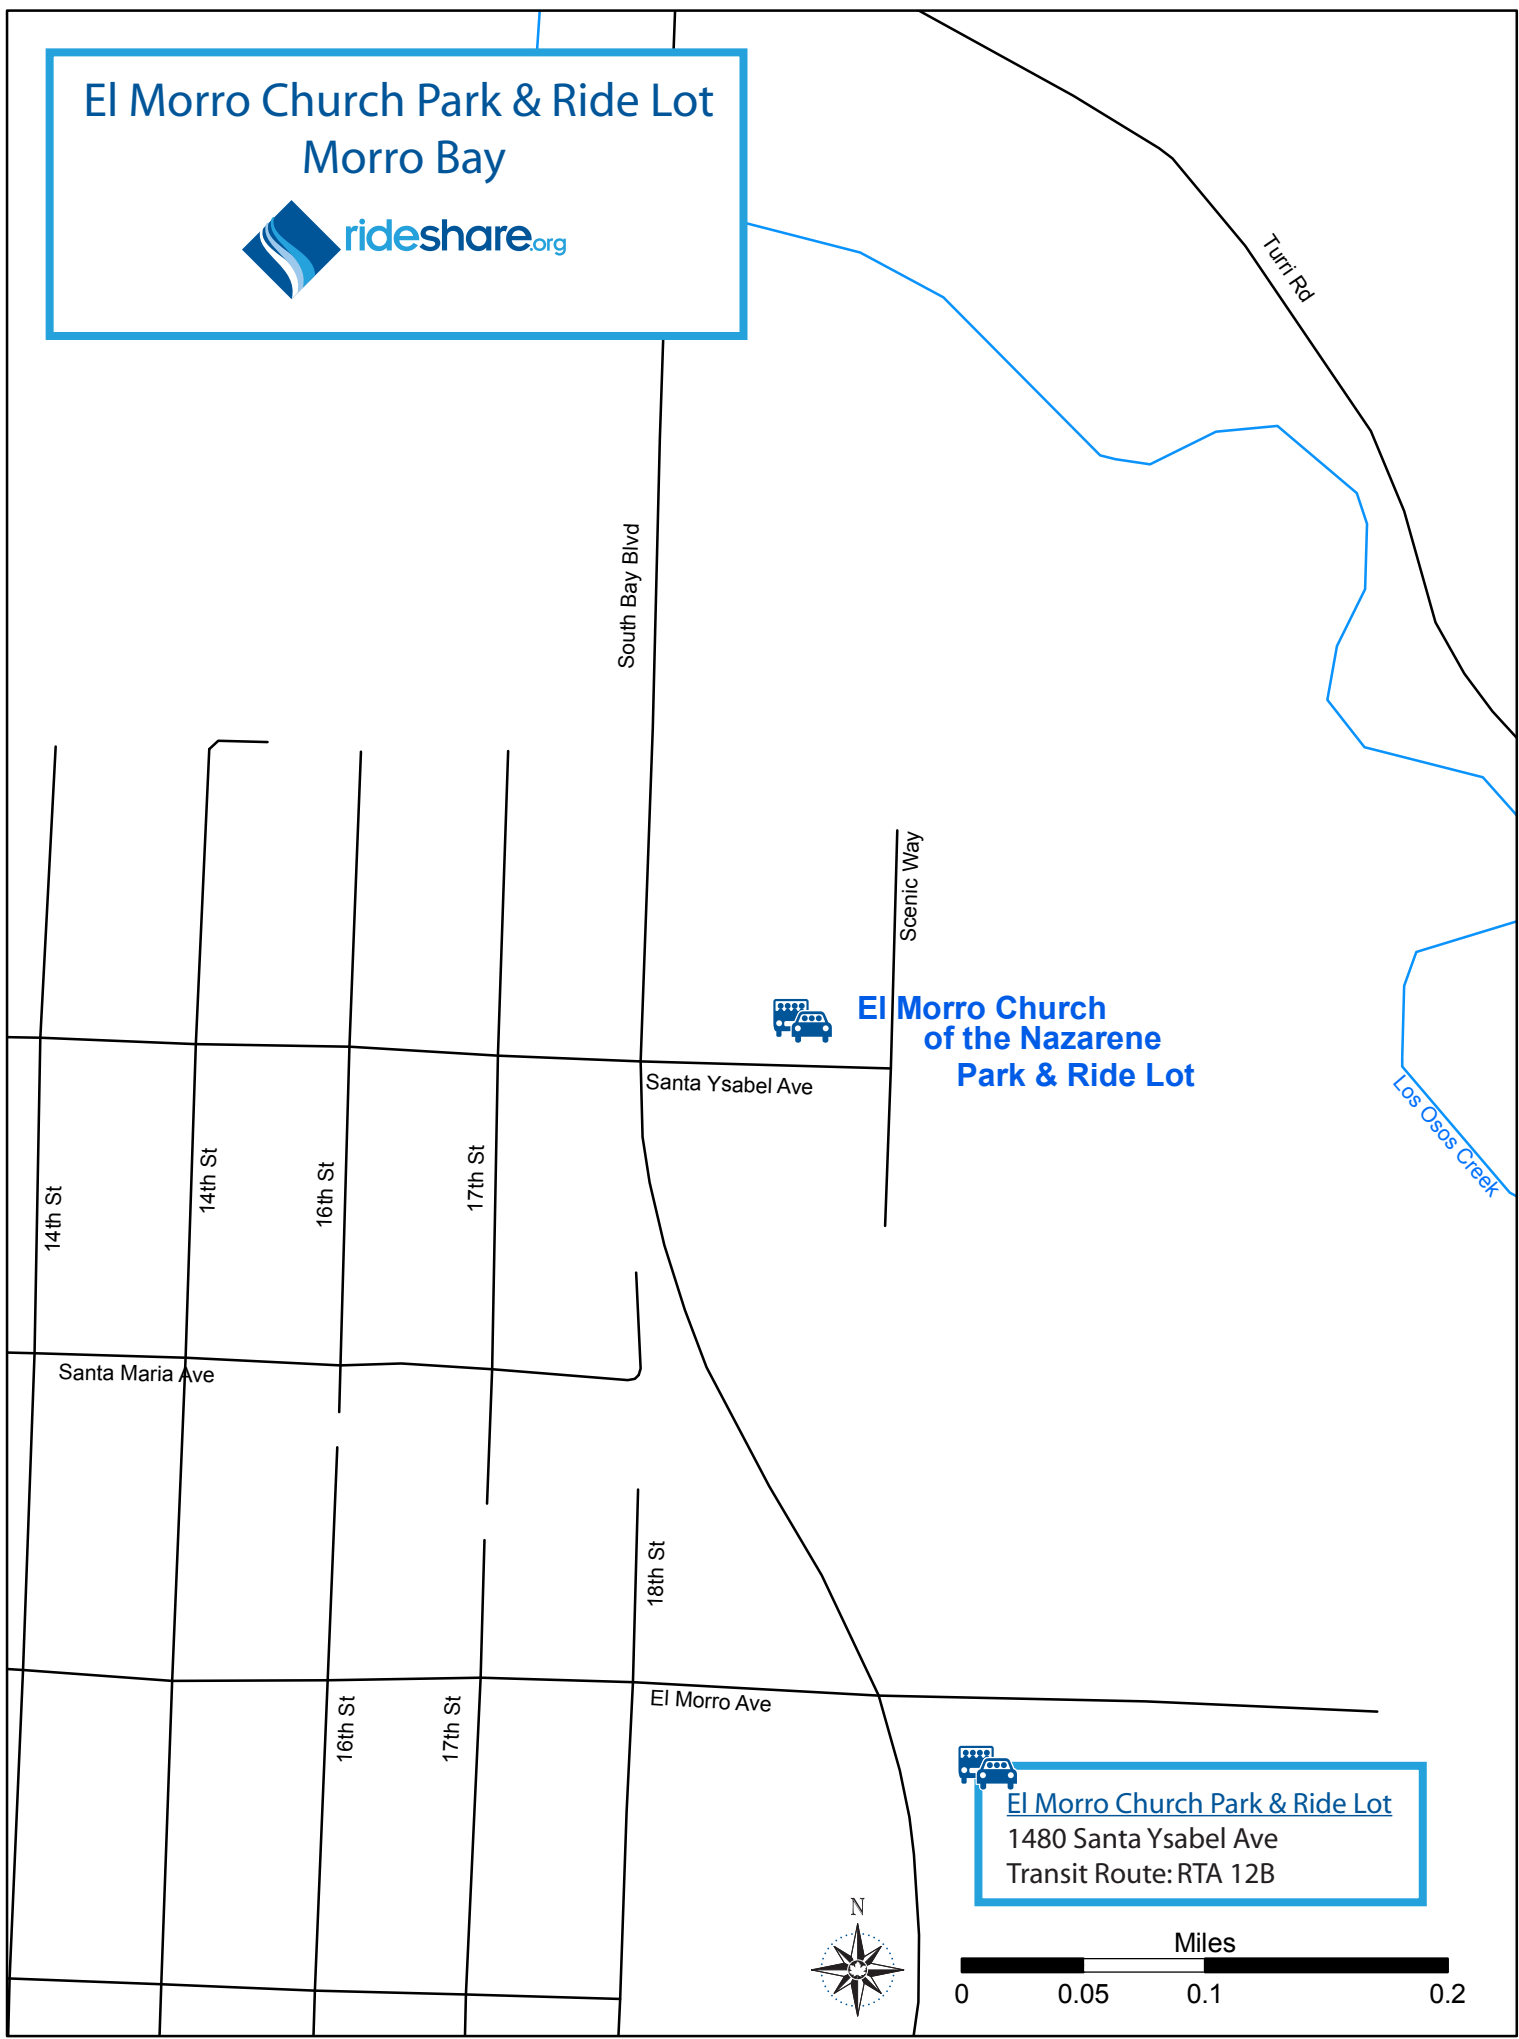

El Morro Church Park & Ride Lot Morro Bay

**El Morro Church
of the Nazarene
Park & Ride Lot**

Santa Ysabel Ave

El Morro Church Park & Ride Lot
1480 Santa Ysabel Ave
Transit Route: RTA 12B