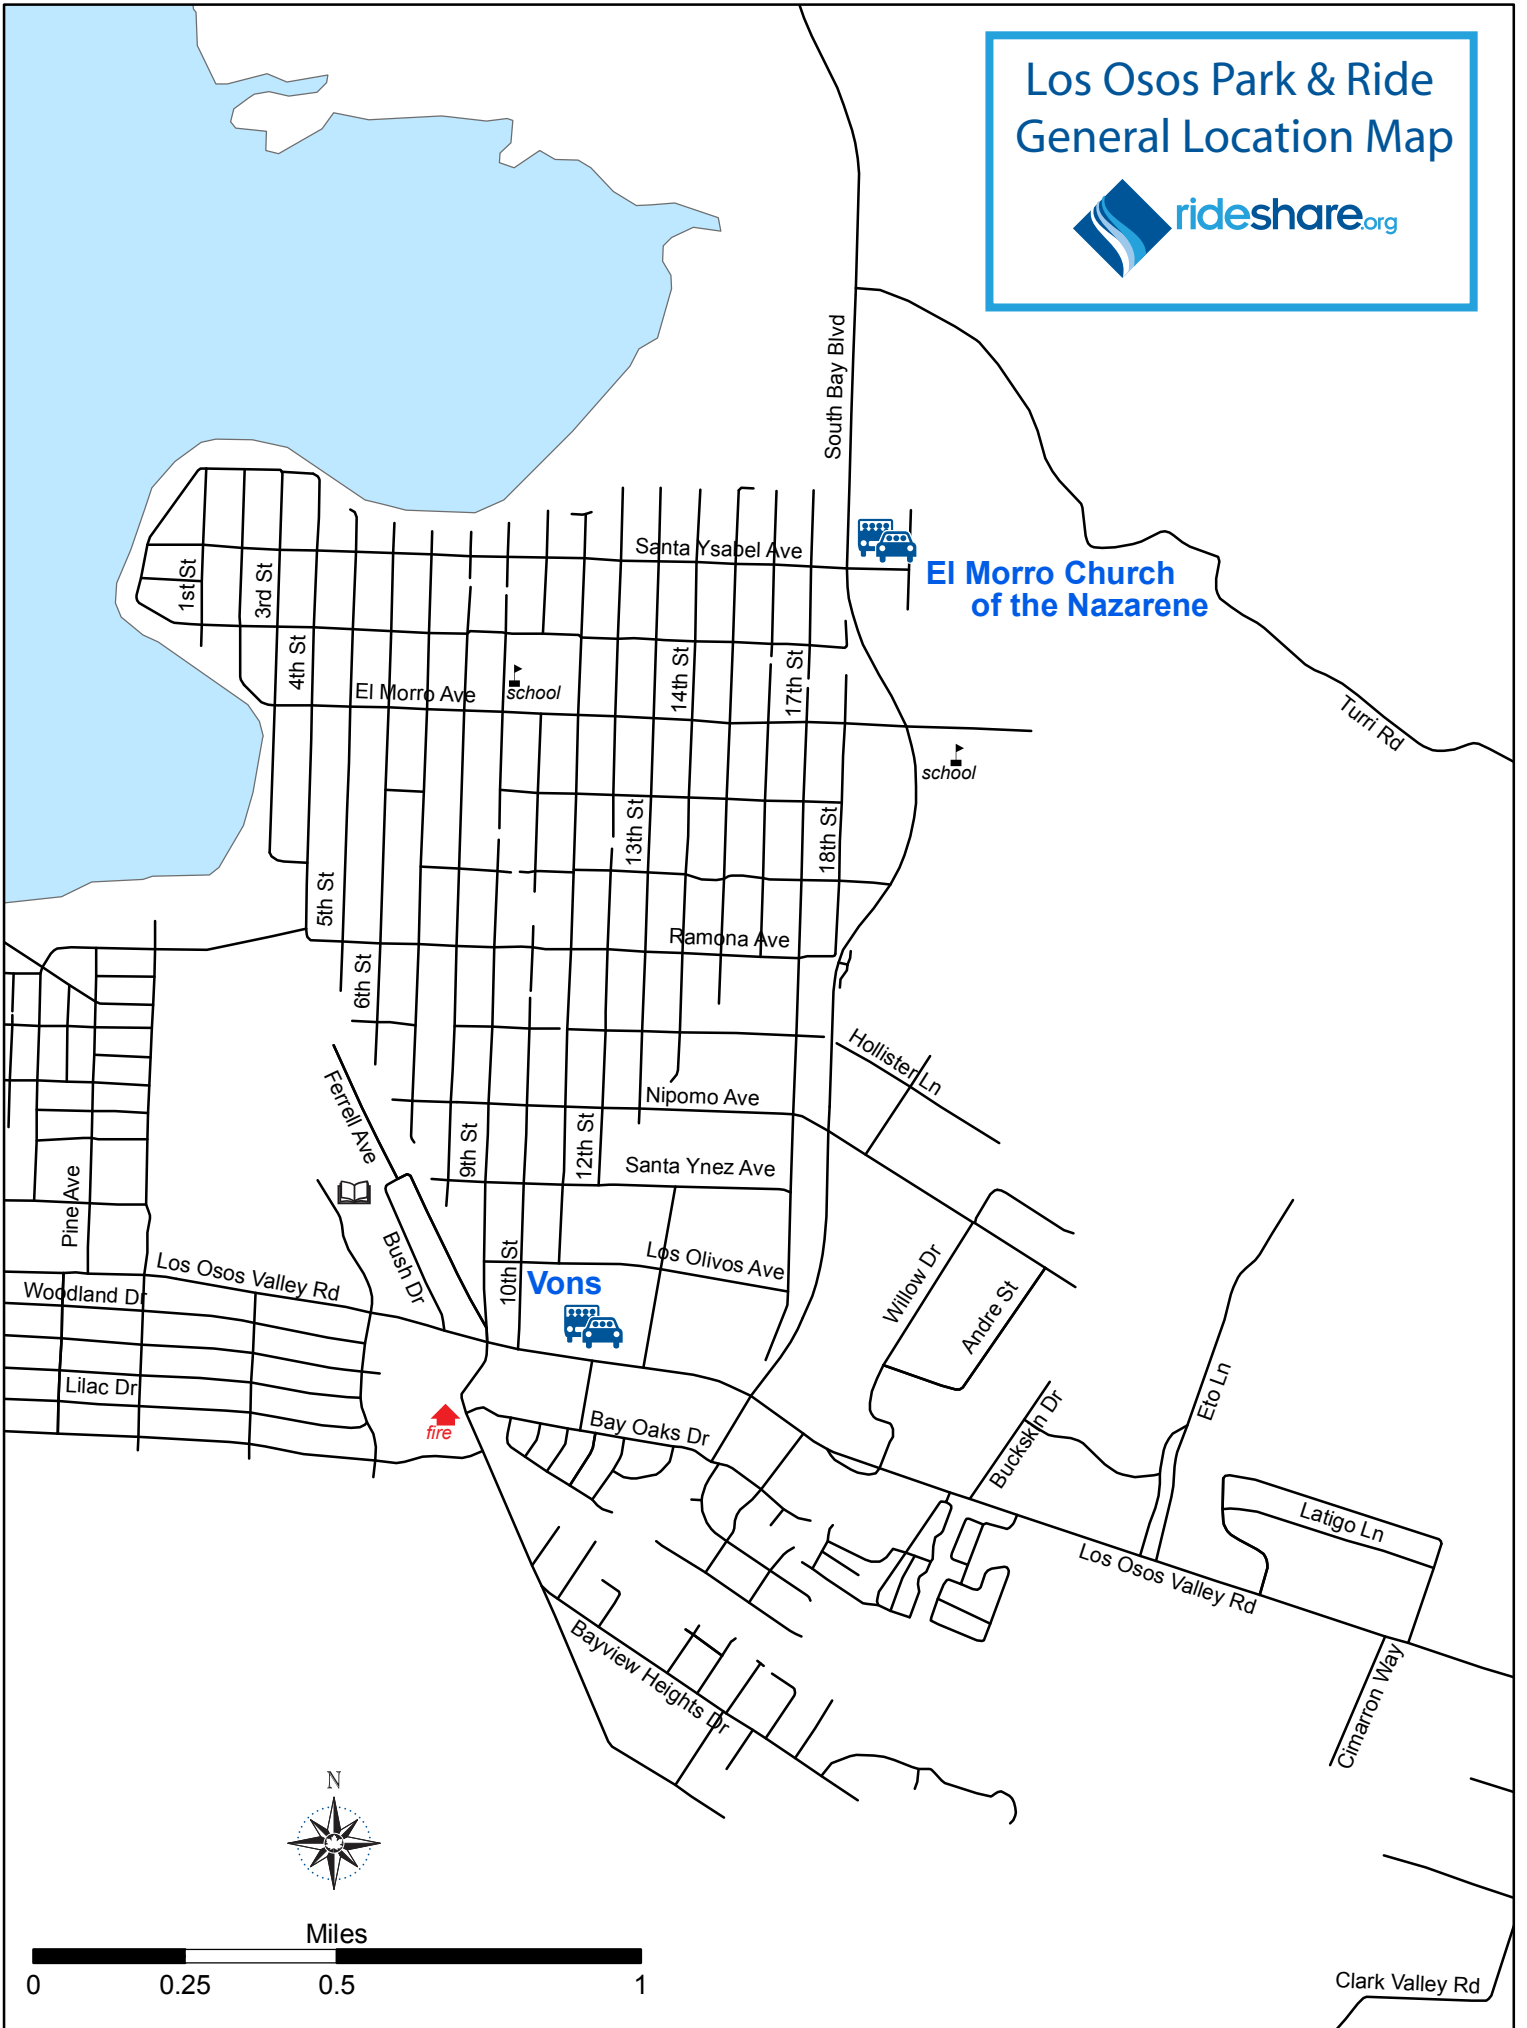

Los Osos Park & Ride General Location Map

**El Morro Church
of the Nazarene**

Vons

fire

Miles

0 0.25 0.5 1

Clark Valley Rd