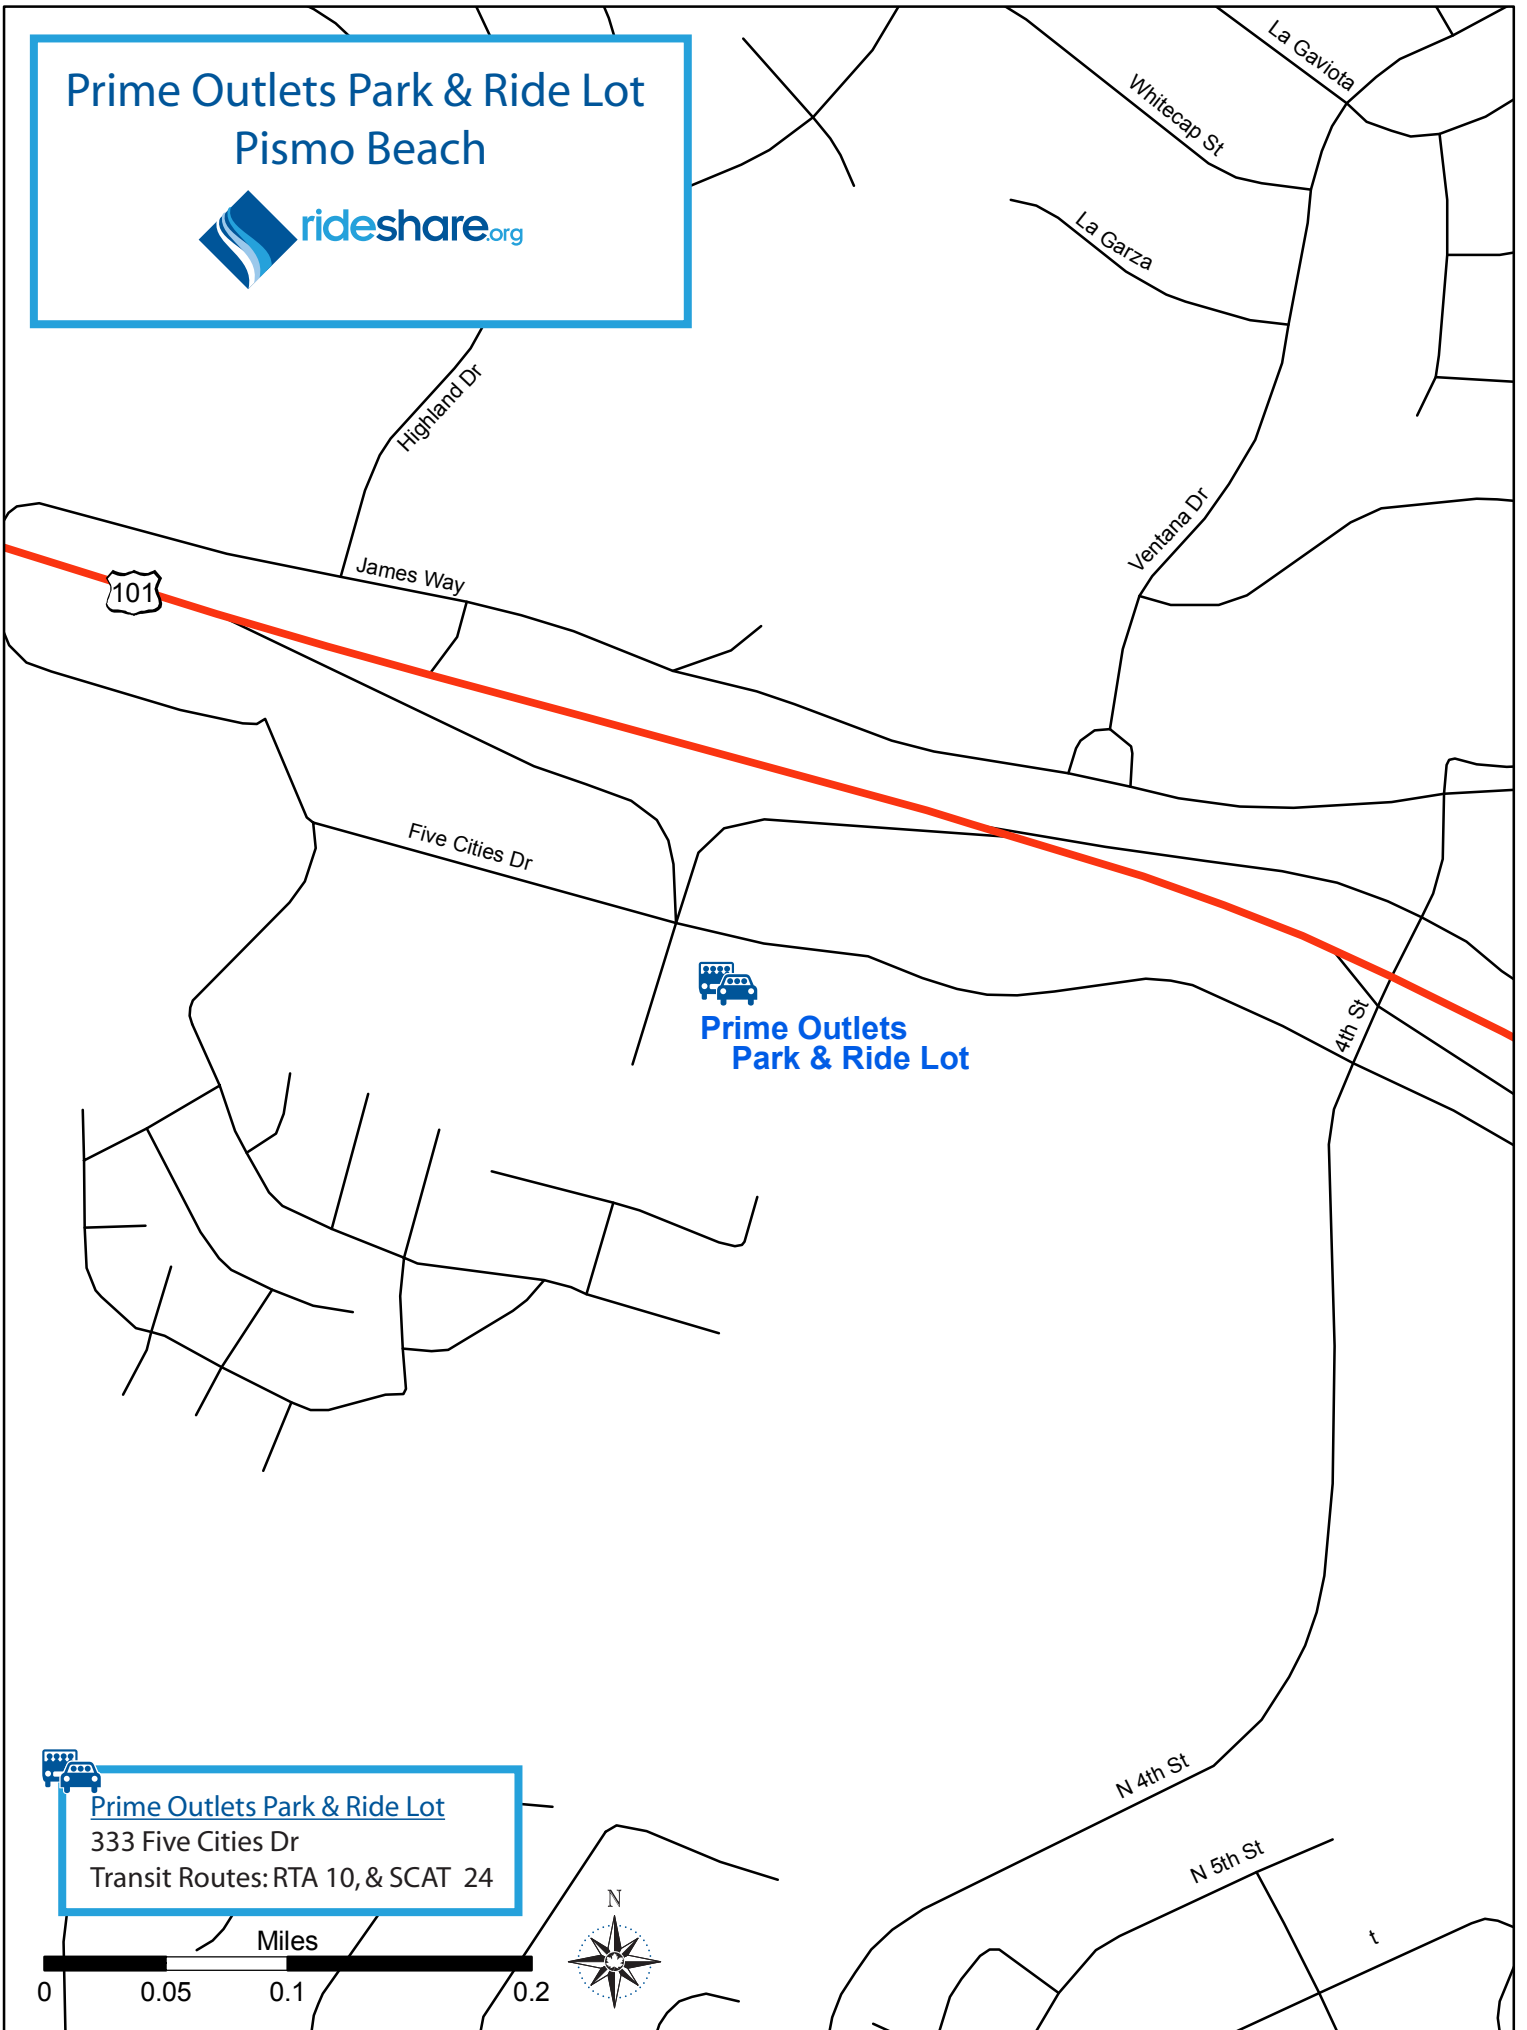

Prime Outlets Park & Ride Lot Pismo Beach

Prime Outlets Park & Ride Lot
333 Five Cities Dr
Transit Routes: RTA 10, & SCAT 24