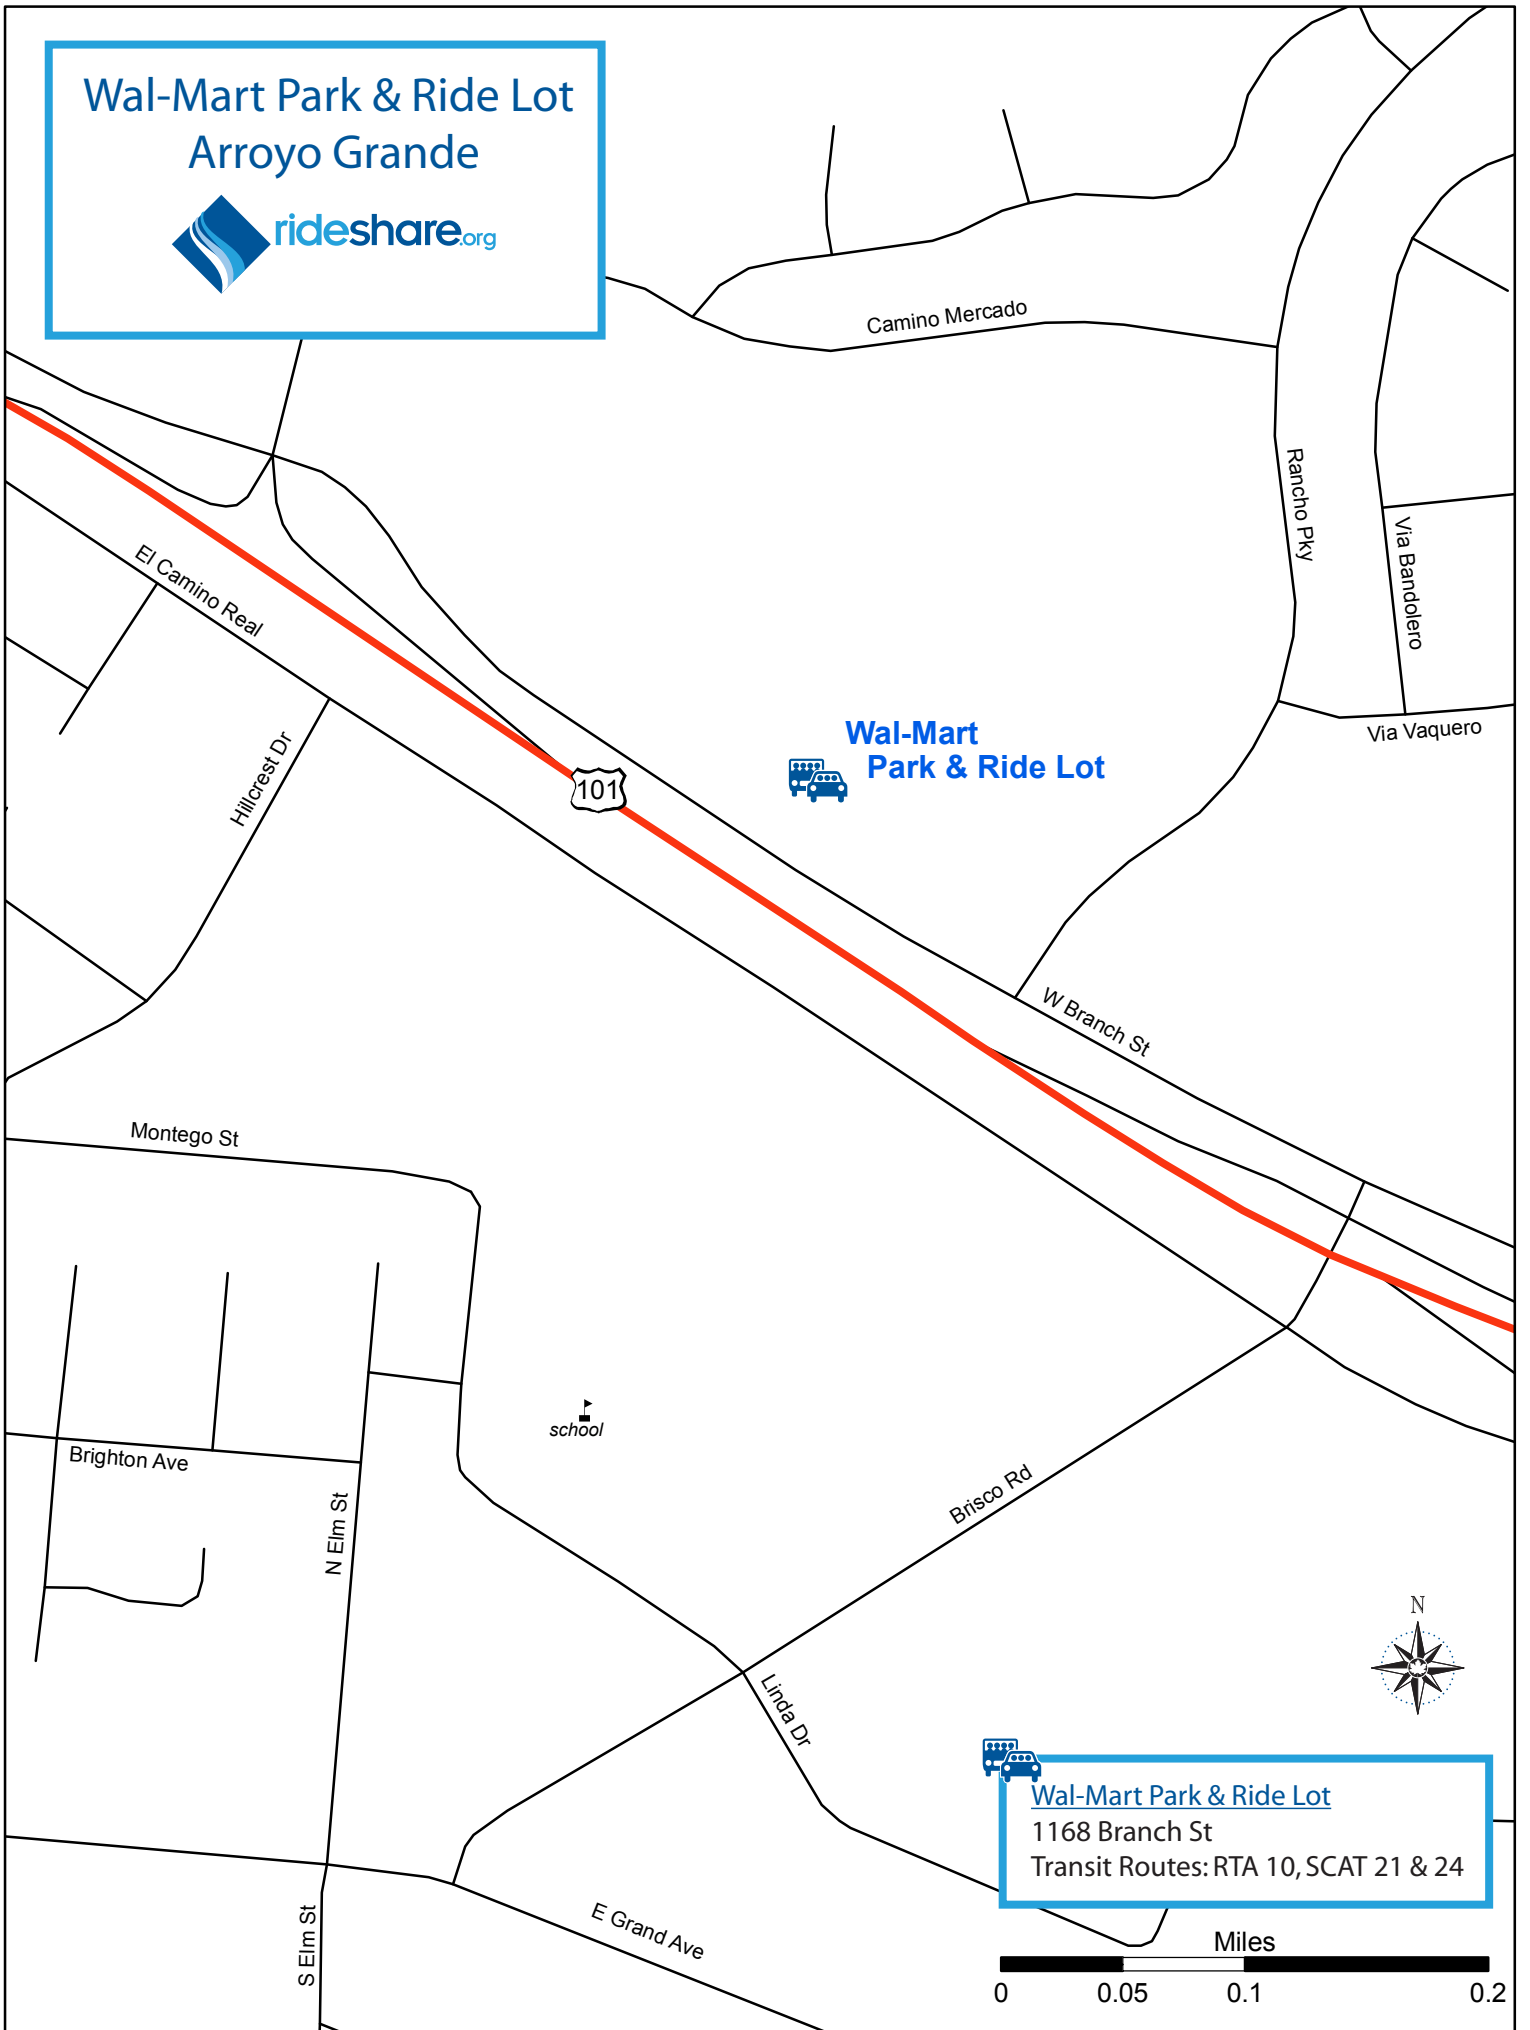

# Wal-Mart Park & Ride Lot Arroyo Grande

**Wal-Mart  
Park & Ride Lot**

101

 **Wal-Mart Park & Ride Lot**  
1168 Branch St  
Transit Routes: RTA 10, SCAT 21 & 24