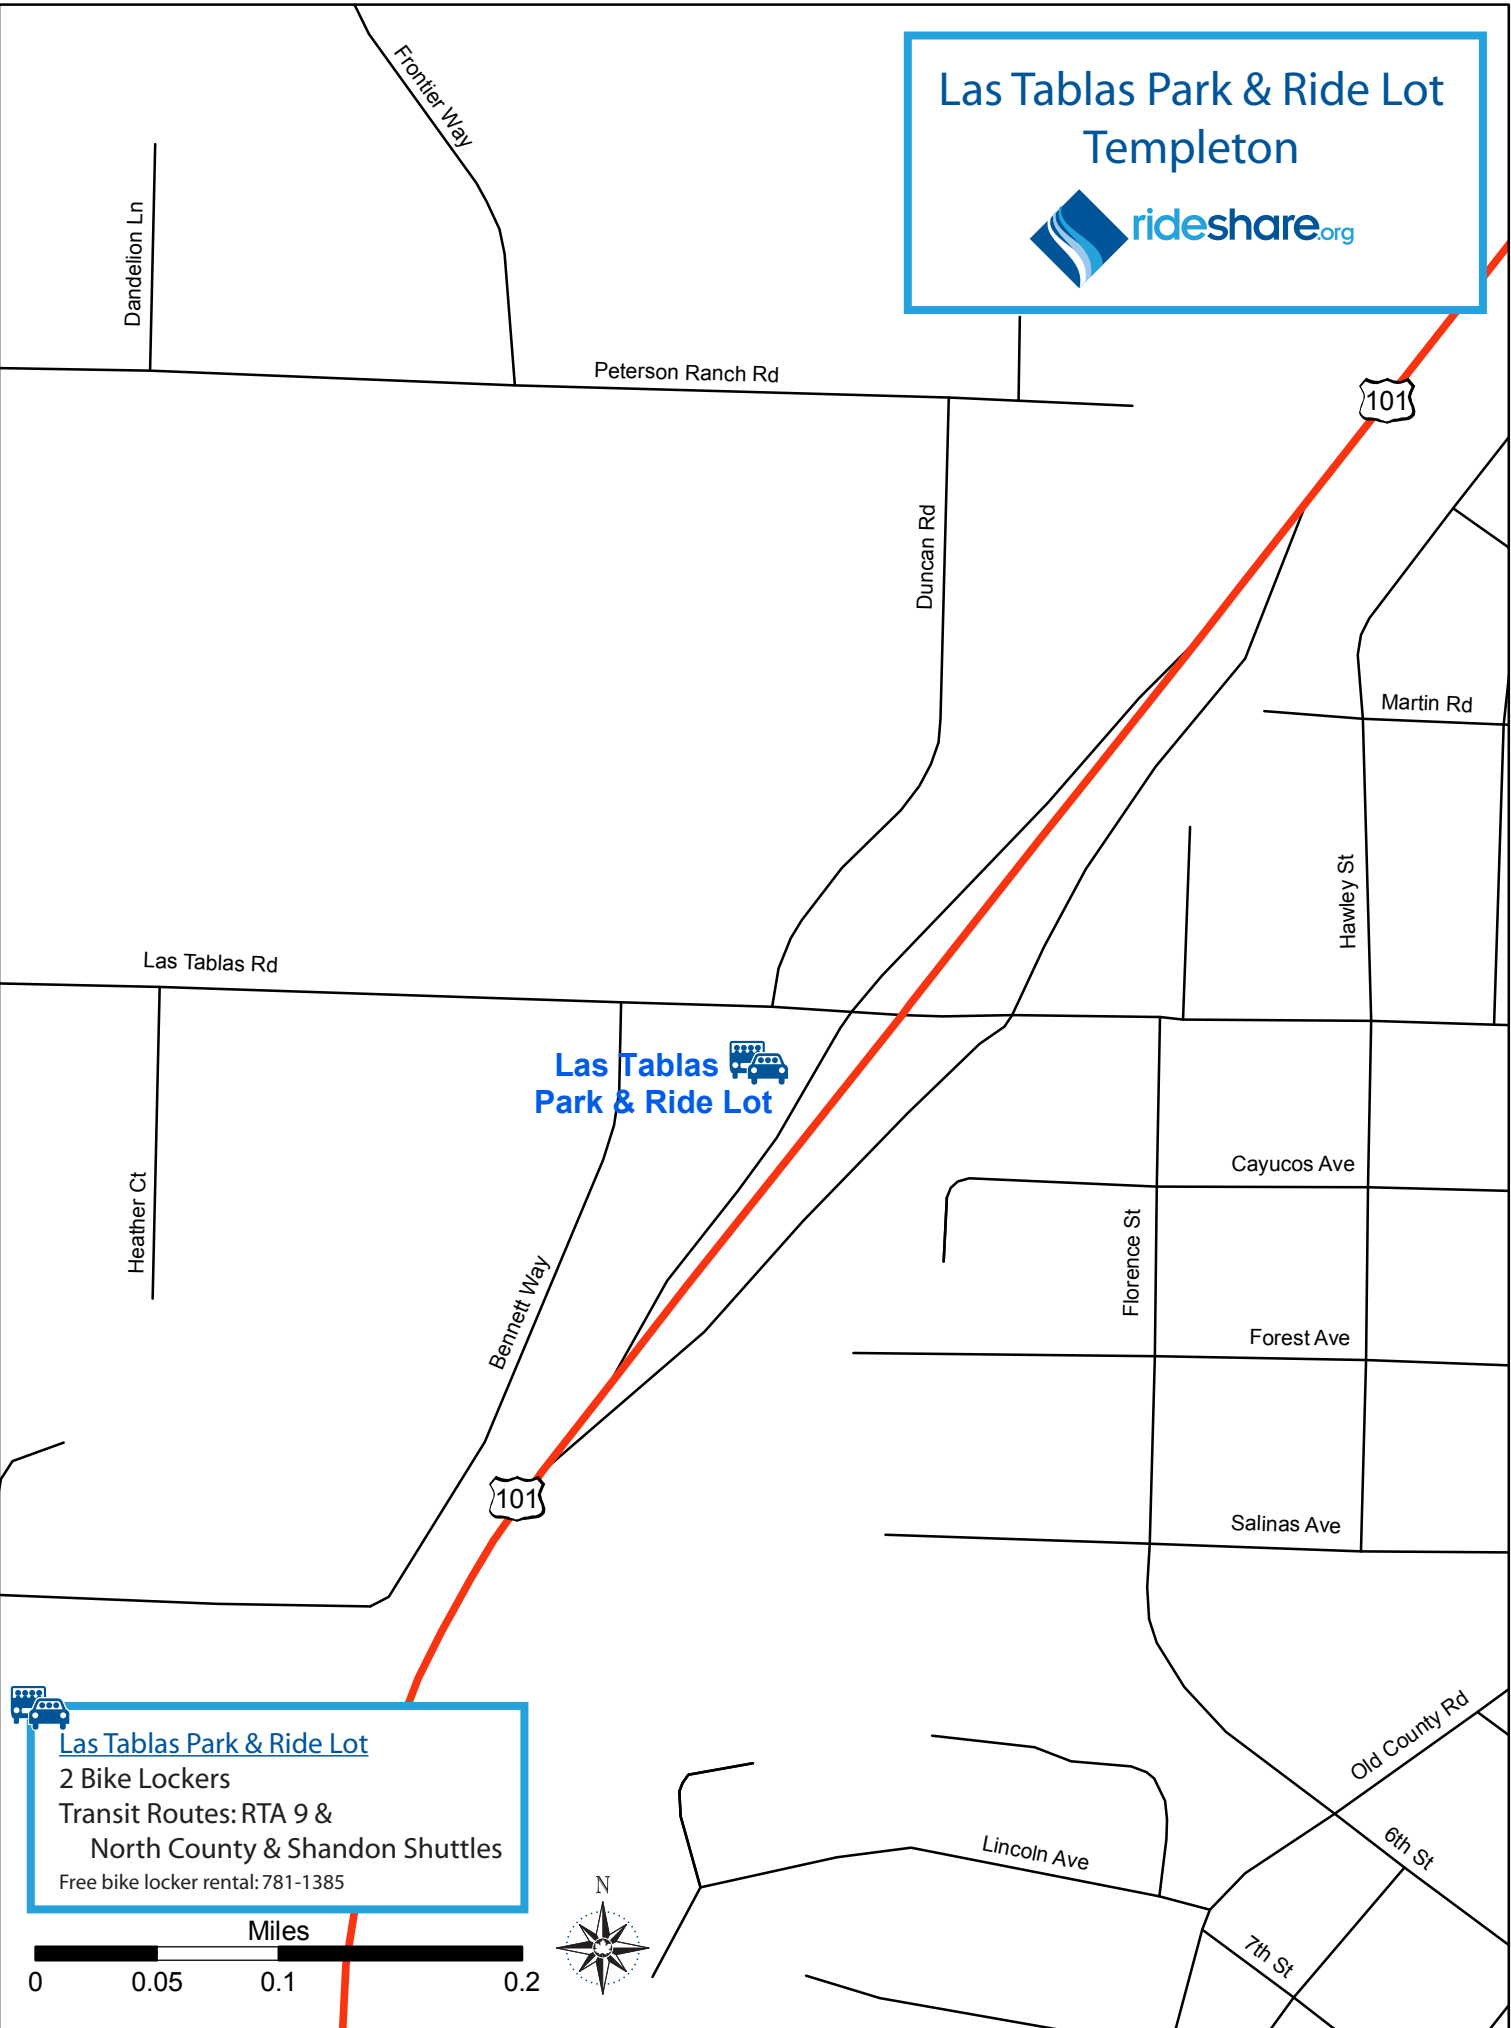

# Las Tablas Park & Ride Lot Templeton

**Las Tablas**  
**Park & Ride Lot**

**Las Tablas Park & Ride Lot**  
2 Bike Lockers  
Transit Routes: RTA 9 &  
North County & Shandon Shuttles  
Free bike locker rental: 781-1385